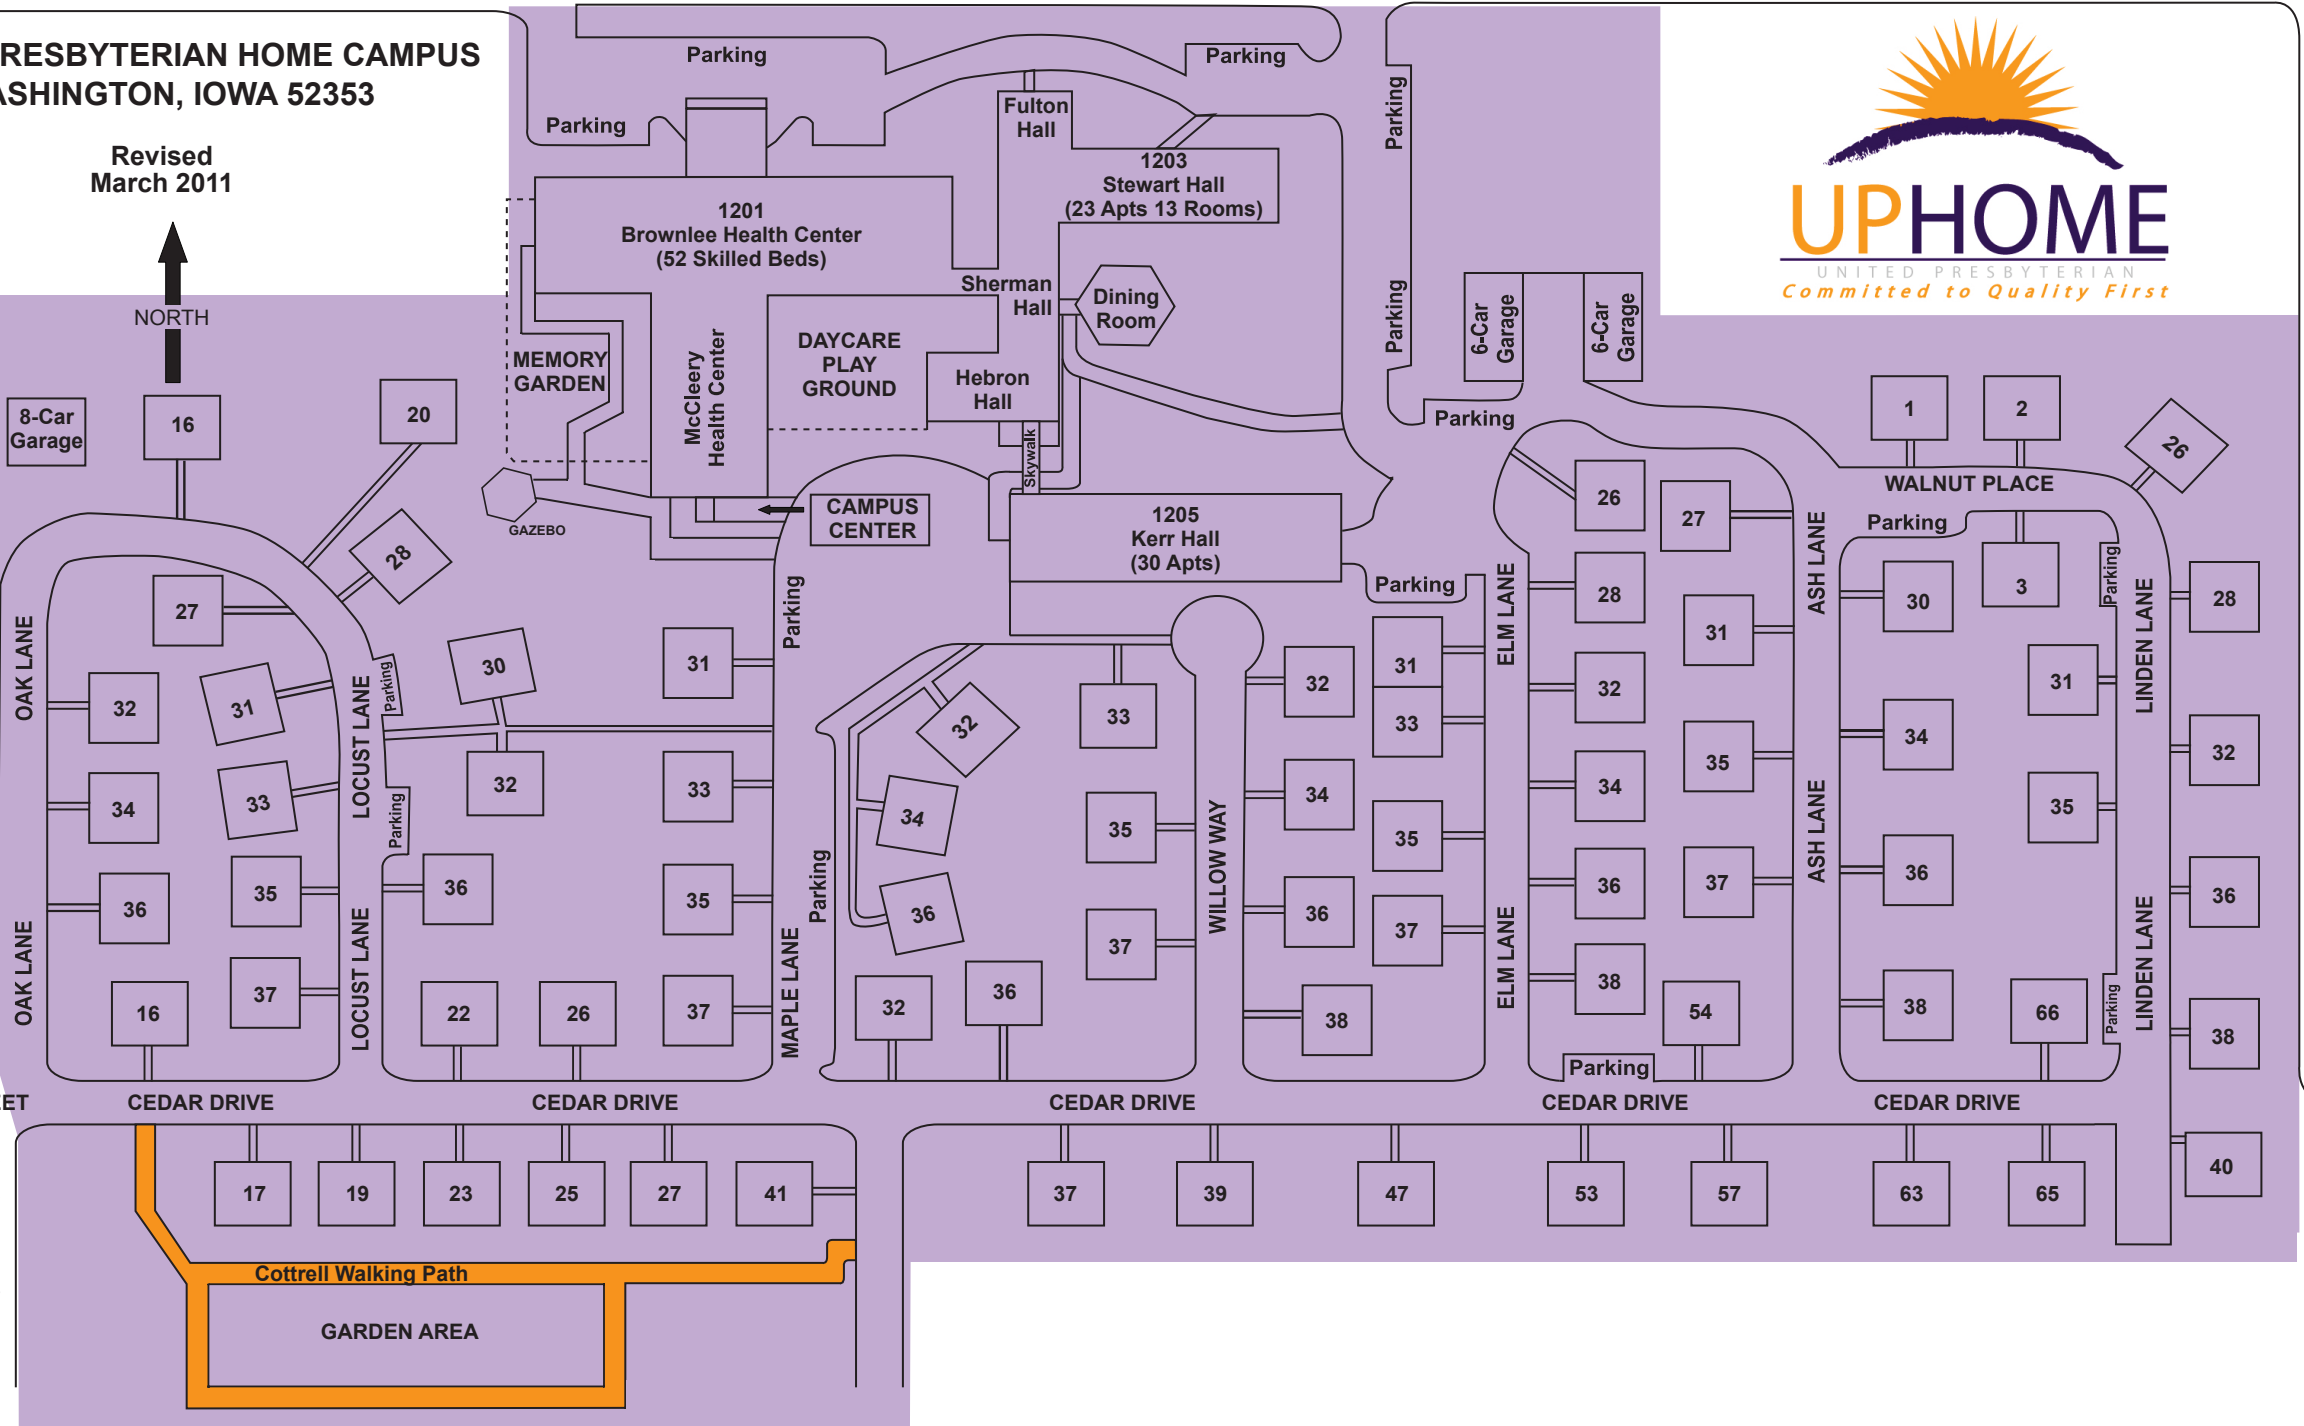

S. 14th Avenue

S. 14th Avenue